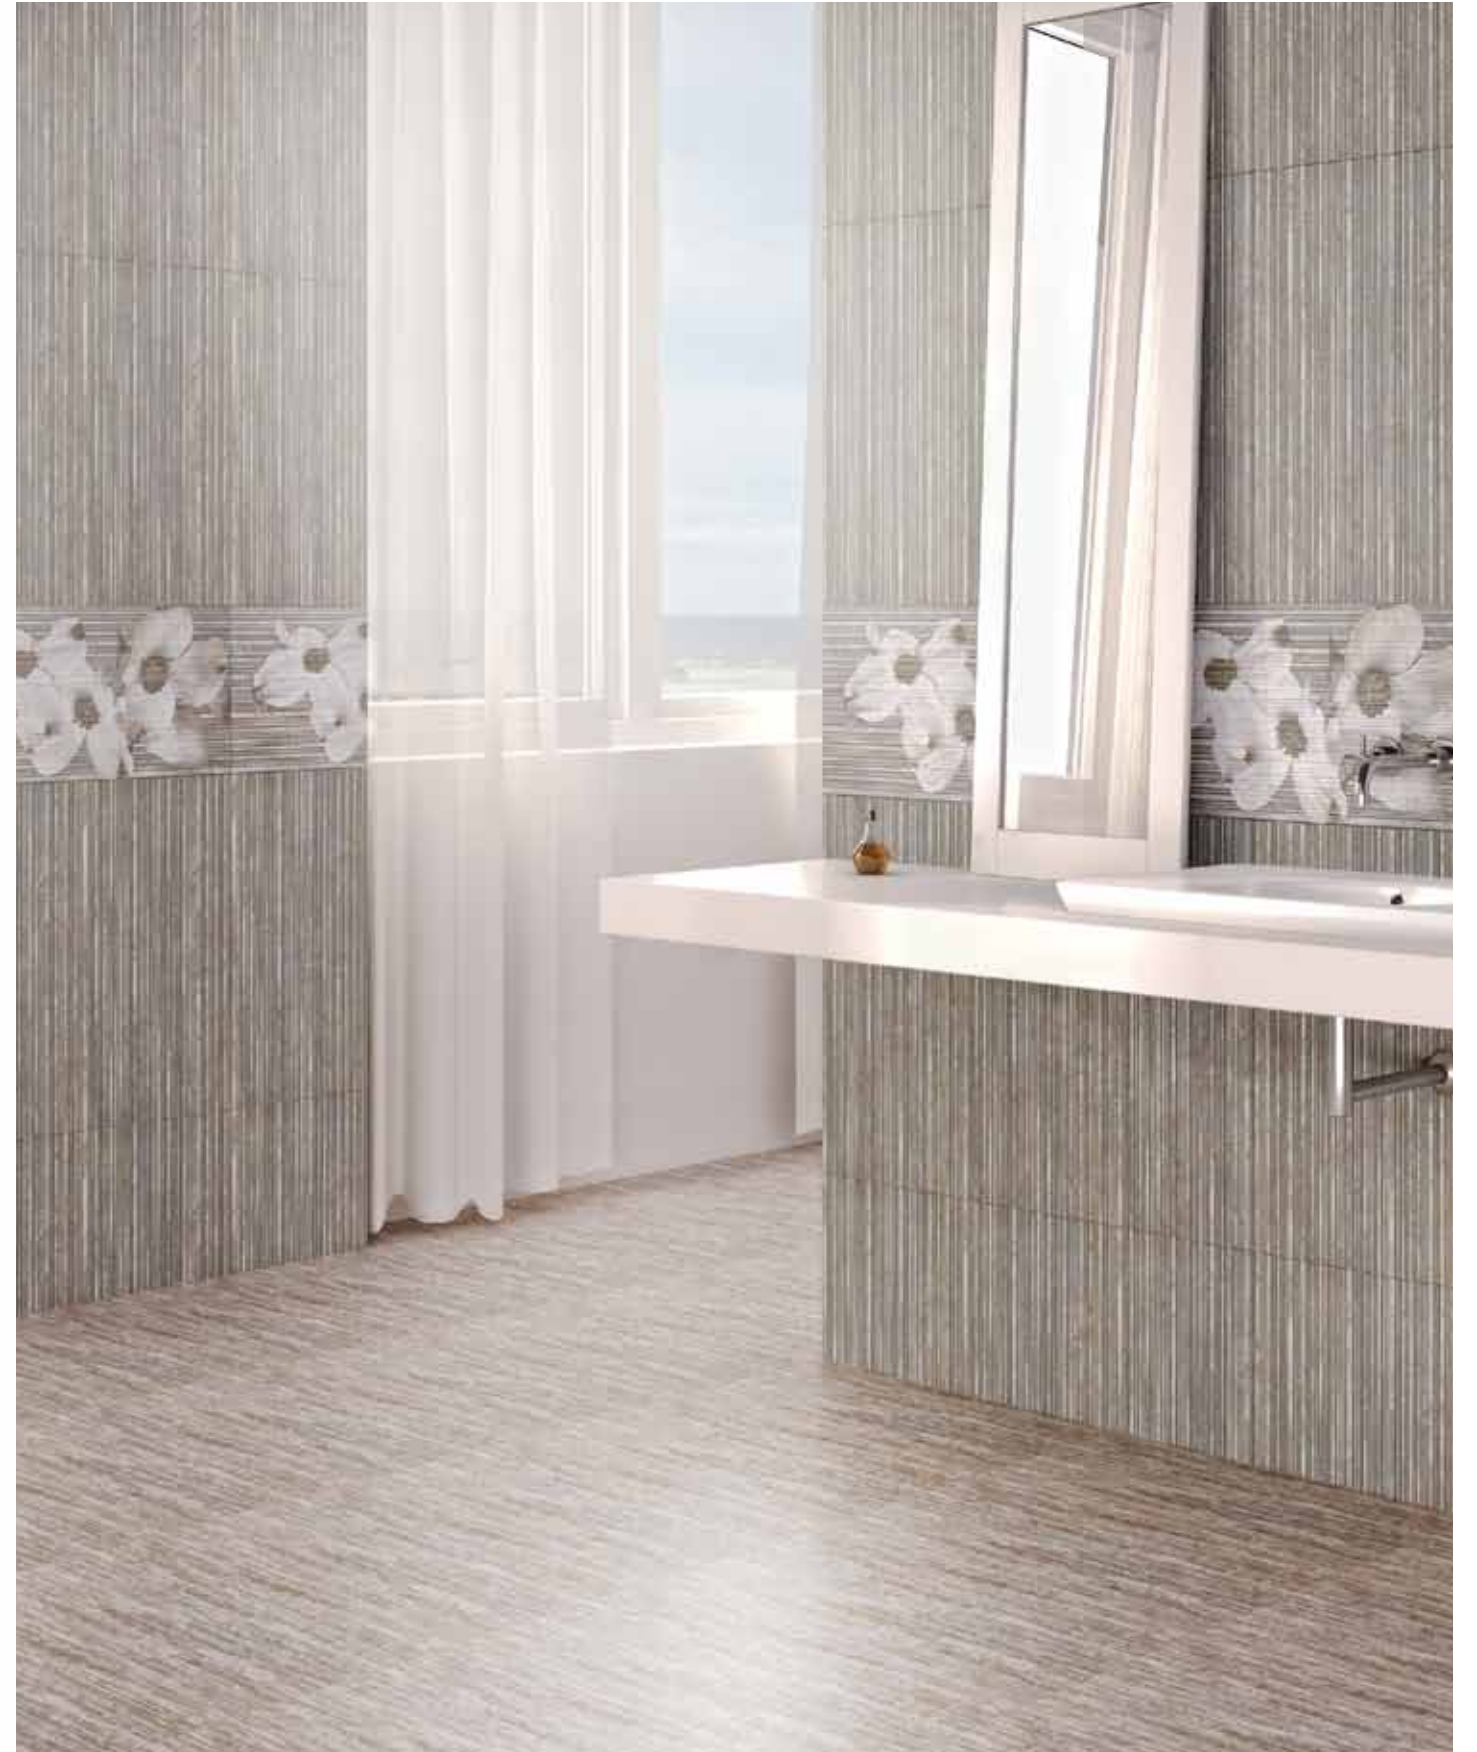

Ürün / Product	Ebat / Size (cm)	Birim / Unit (m²/Ad/kg)	Kutu / Box			Palet / Pallet			P.E.I
			(Ad-Pcs)	(m²)	(kg)	(Kutu-Box)	(m²)	(kg)	
Duvar Karosu / Wall Tiles	30x60	m²	8	1,44	27,25	40	57,6	1.120	
Dekor / Decor	30x60	Ad	4	-	14	32	-	470	
Yer Karosu / Floor Tiles	30x60	m²	8	1,44	27,25	40	57,6	1.120	3