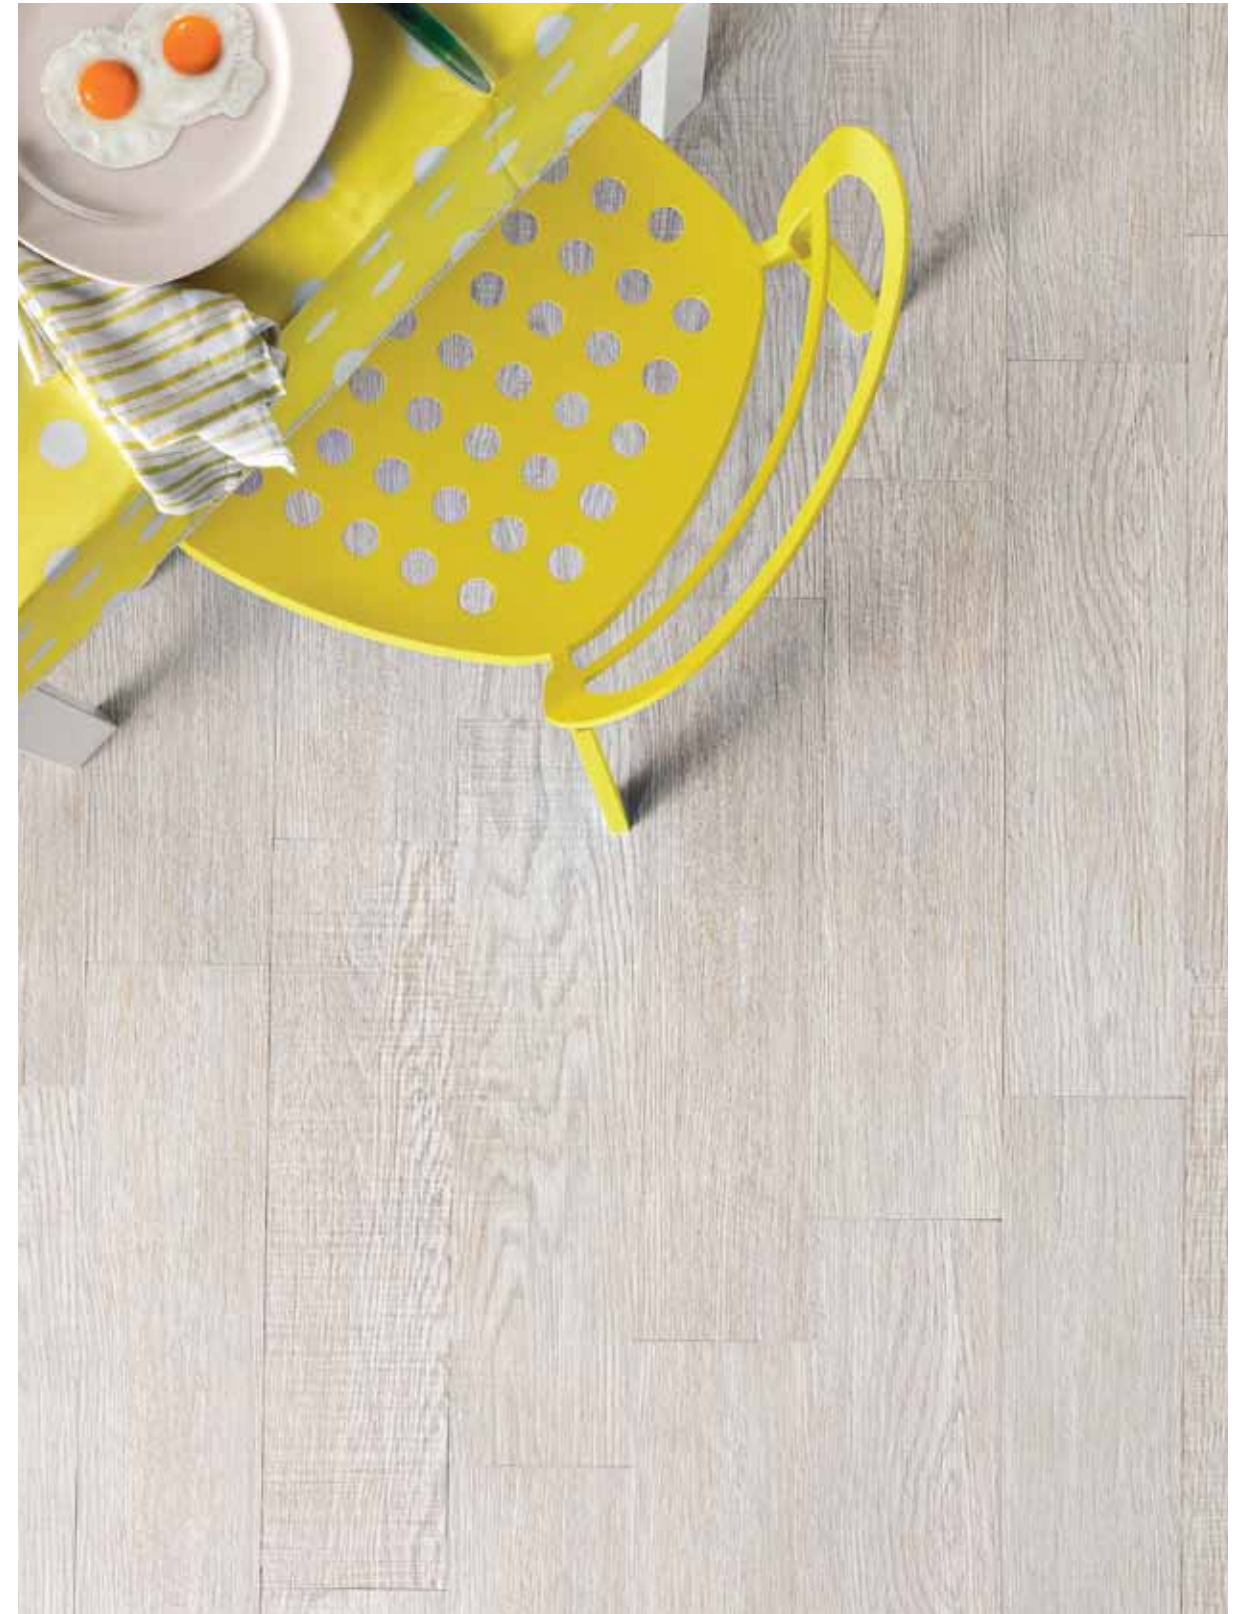

Ürün / Product	Ebat / Size (cm)	Birim / Unit (m²/Ad/kg)	(Ad-Pcs)	Kutu / Box (m²)	(kg)	Palet / Pallet (Kutu-Box)	(m²)	(kg)	P.E.I
Porselen Karo / Porcelain Tiles	15x60	m²	10	0,9	20	48	43,2	990	4
Porselen Karo / Porcelain Tiles	60x60	m²	4	1,44	33	30	43,2	1.000	4
Dekor/Decor	60x60	Ad	4	-	32,5	30	-	995