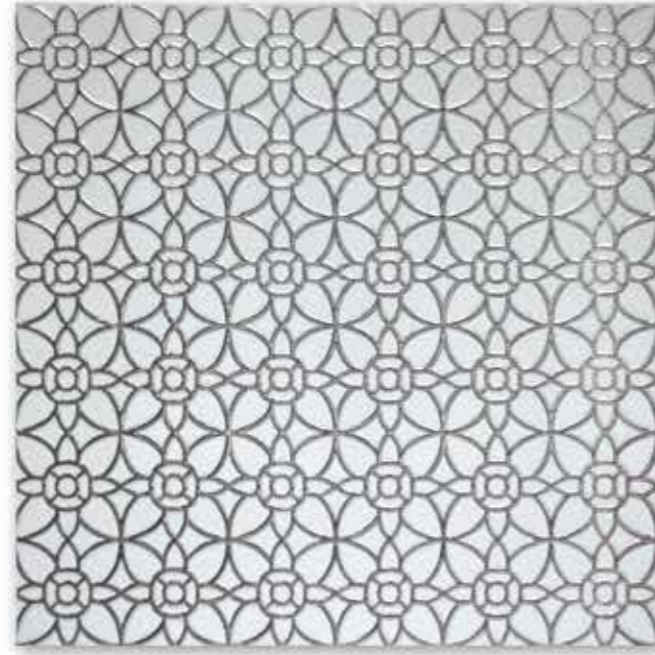

BMF900
Silver Beyaz Dekor
Silver White Decor
60 x 60 cm 24" x 24"